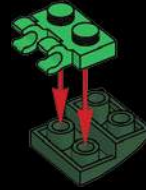

5

6

1

2

3

The golden 5-pointed element, used as a leaf here, first appeared as Queen Watevra Wa'Nabi's crown in THE LEGO® MOVIE 2™ sets.

4

1