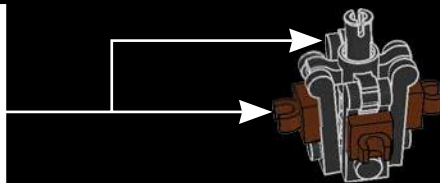

5

6

1

2

3

The golden 5-pointed element, used as a leaf here, first appeared as Queen Watevra Wa'Nabi's crown in THE LEGO® MOVIE 2™ sets.

4

1