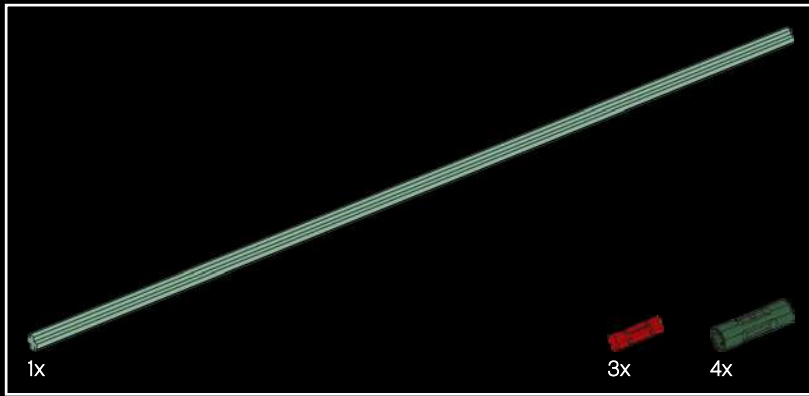

5

6

1

2

3

The golden 5-pointed element, used as a leaf here, first appeared as Queen Watevra Wa'Nabi's crown in THE LEGO® MOVIE 2™ sets.

4

1