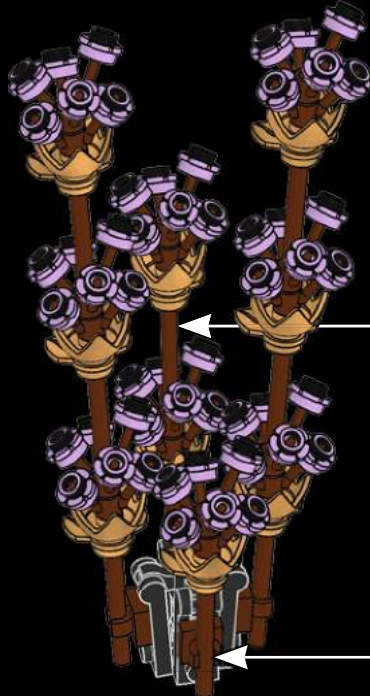

5

6

1

2

3

The golden 5-pointed element, used as a leaf here, first appeared as Queen Watevra Wa'Nabi's crown in THE LEGO® MOVIE 2™ sets.

4

1