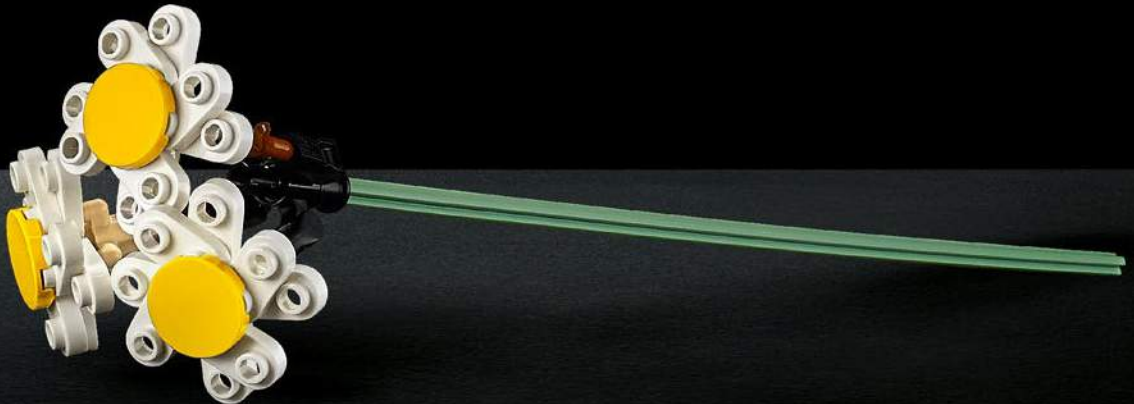

COMMON DAISY (*Bellis perennis*)

The most common of all the European species of daisy, this perennial flower blooms from early to mid-summer and enjoys a long flowering season. The LEGO® version of the daisy includes 3 blooms plus a small shoot that still has to flower.