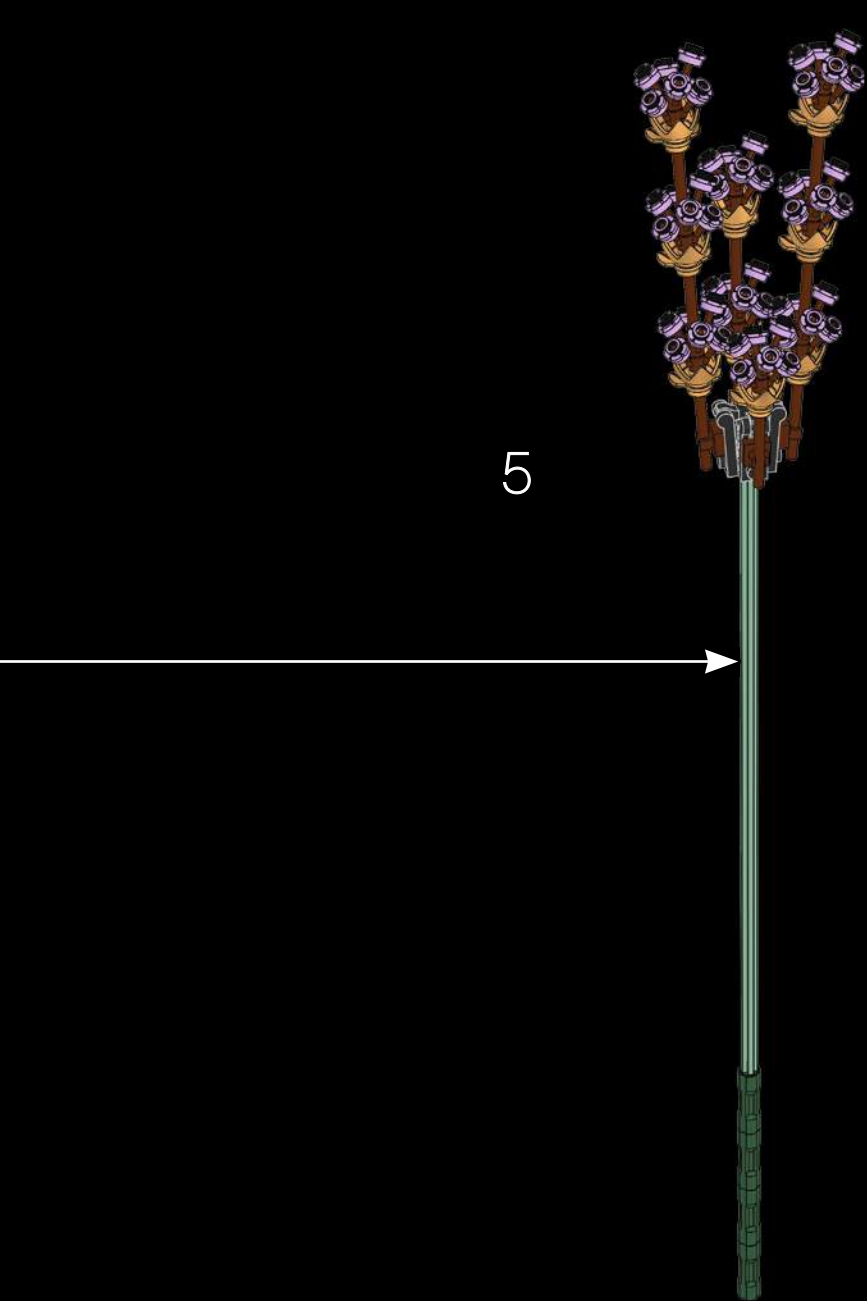

4

5

6

7

1

2

3

4

5

6

1

2

3

The golden 5-pointed element, used as a leaf here, first appeared as Queen Watevra Wa'Nabi's crown in THE LEGO® MOVIE 2™ sets.

4

1

2

3

4

5

6

7

8

3x