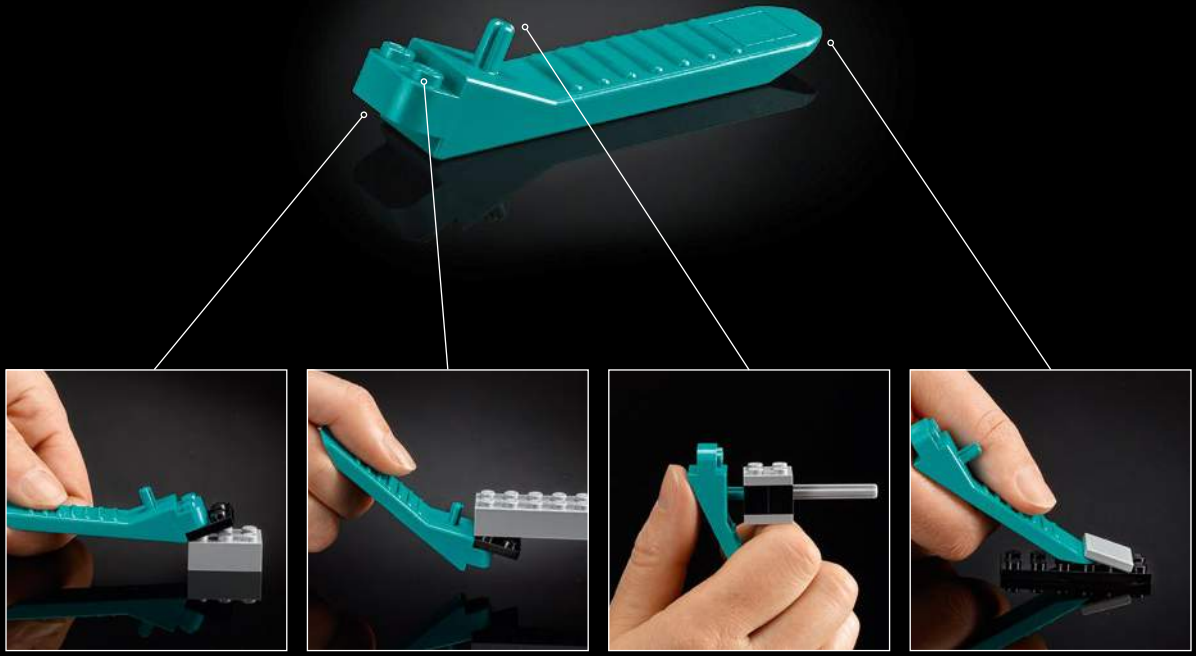

LEGO.com/brickseparator