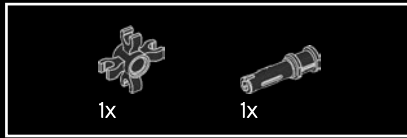

5

6

1

2

3

The golden 5-pointed element, used as a leaf here, first appeared as Queen Watevra Wa'Nabi's crown in THE LEGO® MOVIE 2™ sets.

4

1