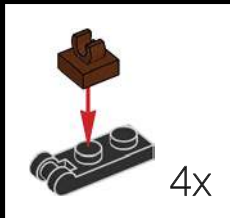

5

6

1

2

3

The golden 5-pointed element, used as a leaf here, first appeared as Queen Watevra Wa'Nabi's crown in THE LEGO® MOVIE 2™ sets.

4

1