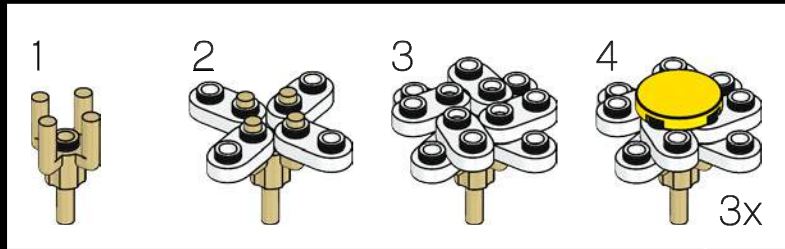

Plants from Plants elements in this set:

LEGO.com/brickseparator

1

2

3

4

The small brown leaf element is more commonly used in other LEGO® sets as a carrot top.

5