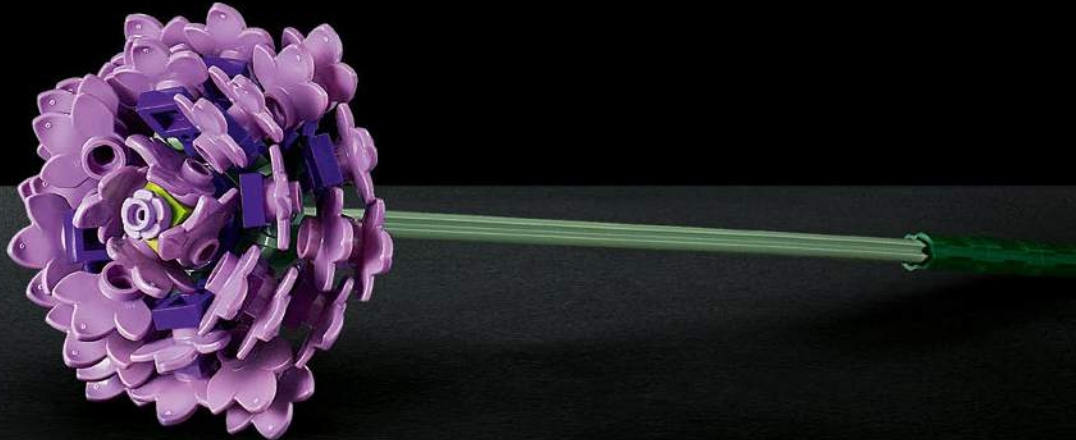

FLOWER BOUQUET

We hope this set of LEGO® flowers will offer you a relaxing and rewarding building experience, and provide you with a bright, joyful and distinctive display piece.

ROSE (*Rosa*)

With hundreds of species and thousands of variations, the rose is the most famous of flowers. The name stems from the Latin *rosa*, and they are cultivated around the world for their colourful beauty and fragrance. There are over 60 LEGO® elements in our version of the rose and the outer petals can be adjusted depending on how much you want them to bloom.

SNAPDRAGON (*Antirrhinum*)

Native to rocky areas of Europe, the US and North Africa, the Snapdragon's memorable name stems from its alleged resemblance to the head of a dragon, especially when the open 'mouth' is squeezed closed. Sturdy LEGO® Technic elements hold this LEGO flower's heavy head steady, while the blossoms are reproduced in 3 different hues.

LAVENDER (*Lavandula*)

Cultivated widely as an ornamental plant, Lavender is also used as a culinary herb and for the extraction of essential oils. Our interpretation of this flower is created from 117 LEGO® elements and includes a sand green stem, reddish-brown stalks, golden leaves and lavender-coloured flowers.

ASTER (*Asteraceae*)

Named from the ancient Greek word for star, there are around 180 species of this popular flower in the same family. They bloom in late summer and early autumn and their bright colours make them particularly attractive to pollinators such as birds, bees and butterflies. There are 67 elements in this LEGO® Aster, almost all of them closely clustered together in the spectacular bloom.